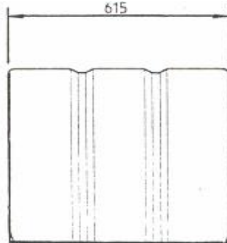

**P/N : P630**

QUARTER MUDGUARD  
630mm WIDE X 550mm HIGH

**P/N : P630/4**

ALUMINIUM DUAL WHEEL FULL MUDGUARD  
615mm WIDE X 630mm RADIUS X 1200mm LONG

**P/N : ALGUARD**

OFFSET CHASSIS MOUNT TUBES  
2 REQUIRED TO FIT EACH MUDGUARD