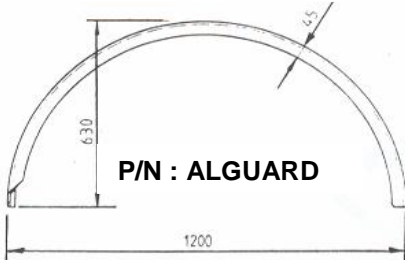

**P/N : P630**

QUARTER MUDGUARD  
630mm WIDE X 550mm HIGH

**P/N : P630/4**

ALUMINIUM DUAL WHEEL FULL MUDGUARD  
615mm WIDE X 630mm RADIUS X 1200mm LONG

**P/N : ALGUARD**

OFFSET CHASSIS MOUNT TUBES  
2 REQUIRED TO FIT EACH MUDGUARD