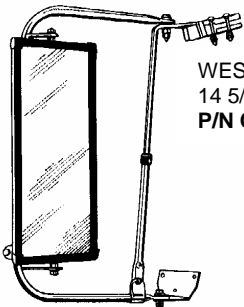

Barry Stoodley Pty Ltd

MIRRORS

WESTCOASTER
18" X 6"
P/N CM2000

REPLACEMENT
HEADS FOR ALL
MODELS

7" ROUND BOLT ON
STAINLESS STEEL
SPOTTER
P/N WA2020

4" ROUND STICK
ON SPOTTER
P/N WA2015

WESTCOASTER
14 5/8" X 6"
P/N CM2031

5" ROUND BOLT ON
STAINLESS STEEL
SPOTTER
P/N WA2030

5 1/2" X 4"
RECTANGULAR
STICK ON SPOTTER
P/N WA2016

WESTCOASTER
11" X 6"
P/N CM2026

6" X 4" RECTANGULAR
BOLT ON STAINLESS STEEL
SPOTTER
P/N WA2014

CHROME HUBCAPS & NUTCOVERS

ALCOA HUBCAP
C/W SLOTS
P/N 7001491

HUBCAP 6 1/8"
P/N 7001252

HUBCAP 7 1/4"
P/N 7001298

NUT COVERS
PART No.

7001210 1 1/4" NUT COVER
7001282 1 5/16" NUT COVER

HUB ADAPTOR
P/N 7001451

1 1/4" FLARED
COVER
P/N 7001525