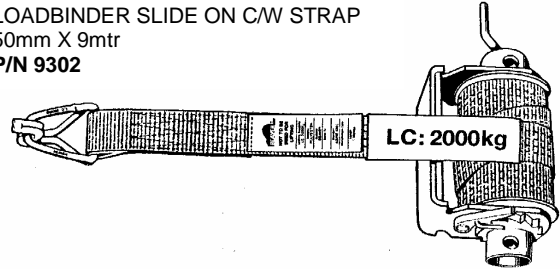

Barry Stoodley Pty Ltd

LOADBINDERS

LOADBINDER CLIP ON C/W STRAP
50mm X 9mtr
P/N 9301

LOADBINDER SLIDE ON C/W STRAP
50mm X 9mtr
P/N 9302

RATCHET BUCKLE C/W HOOK & KEEPER
50mm X 9mtr
P/N 9305

GATE BINDER C/W STRAP
50mm X 5mtr
P/N 9308

REPLACEMENT
50mm X 9mtr STRAP
P/N 9304

SLIDE ON WINCH RAIL
P/N 9303

SILVERLINE 10 mm ROPE
P/N ROPE10 10MTR LGTH
P/N SILVER LINE PER MTR

8mm GRAB
HOOK
LOADBINDERS
P/N 9310

CLEVIS GRAB
HOOKS
P/N 805A-8

MILD STEEL & HIGH TENSILE CHAIN