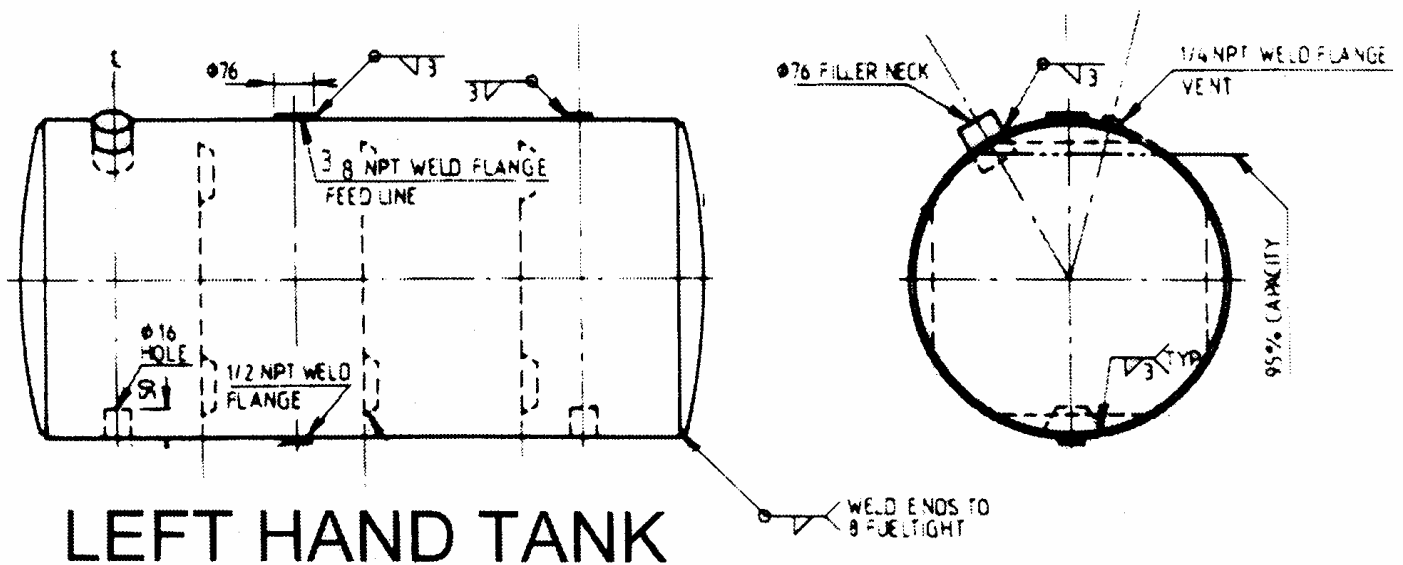

Barry Stoodley Pty Ltd

ALUMINIUM AND STEEL FUEL TANKS FULL RANGE OF ALUMINIUM AND STEEL FUEL TANKS TO SUIT VARIOUS APPLICATIONS.

LEFT HAND TANK

FULL RANGE OF FUEL TANK ACCESSORIES INCLUDING:

- TANK ENDS & BAFFLES
- SENDER UNITS & PICK UPS
- J-BRACKETS & STRAPS
- STEP MOUNTS & STEPS
- FUEL CAPS & VENTS
- FILLER NECKS
- ALUMINIUM SOCKETS