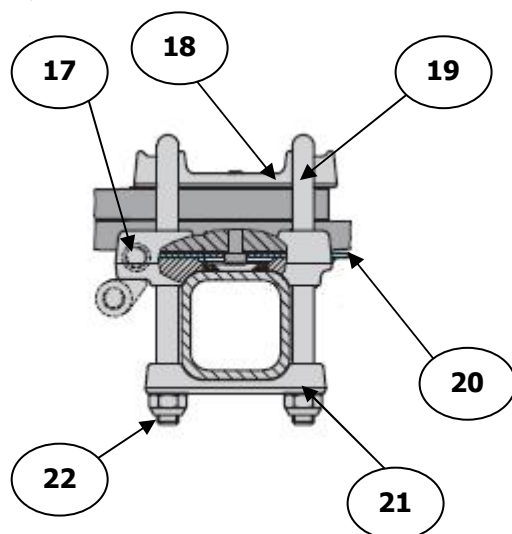

Barry Stoodley Pty Ltd

BPW AL SERIES 'ALO/SLO' AIR SUSPENSION PARTS

Barry Stoodley Pty Ltd

BPW AL SERIES 'ALO/SLO' AIR SUSPENSION PARTS

ITEM	P/N	DESCRIPTION
1	**	Hanger incl. boss and wear washers
2	02.0316.90.00	Spring bush \varnothing 30x57x102 (SRS)
	03.340.15.27.0	Bolt M30x190 - Spring Eye
	03.320.31.27.0	Washer \varnothing 30 ID - Spring Eye
	03.260.15.01.0	Lock nut M30 - Spring Eye
	03.320.36.08.0TS	Hanger wear plate - welded
	03.164.35.01.0	Hanger wear plate - loose
	03.113.02.06.0TS	Hanger boss
3	05.082.13.19.0	Leaf Spring incl. Spring bush (02.0316.90.00)
	05.348.30.05.0	Strap - Leaf spring incl. (03.379.00.27.0)
	03.379.00.27.0	Anti-rattle grommet - Spring
4	02.3722.83.00	Shock absorber - 325 / 495
5	02.5220.74.12	Lock nut M24
	03.340.14.12.0	Shocker bolt - M24 x 270
6	02.5220.74.12	Lock nut M24
7	**03.281.47.12.0TS	Mounting Plate - Airbag D30
	**03.285.47.24.0TS	Mounting Plate - Airbag D36
8	02.5273.33.80	Lock nut M12 - Airbag
9	02.5070.95.00	Screw M16 x 65 - Airbag
10	**05.429.43.65.0	Airbag Ass'y D30K incl. (item mounting plate and bellow)
	**05.429.43.66.0	Airbag Ass'y D30 incl. (item mounting plate and bellow)
	**05.429.43.69.0	Airbag Ass;y D36 incl. (item mounting plate and bellow)
	05.429.42.56.0	Airbag Bellow D30K
	05.429.42.57.0	Airbag Bellow D30
	05.429.42.58.0	Airbag Bellow D36
11	**05.145.22.43.0	Spring Plate L / Hand
	**05.145.22.44.0	Spring Plate R / Hand
12	**03.032.27.48.0	Axle Seat
13	**03.345.23.05.1	Segment Plate
14	**03.138.41.17.0	U-bolts M24x152x290
15	**03.281.36.14.0TS	Alignment plate c/w locating dowel
16	02.5220.74.12	Lock nut M24
17	**05.032.27.50.0	Axle Seat R / Hand
	**05.032.27.51.0	Axle seat L / Hand
18	**03.145.10.08.0	Spring cap
19	**03.138.44.08.0	U-bolts M24x125x280
20	**03.281.36.14.0TS	Alignment plate c/w locating dowel
21	**03.032.27.67.0	Bottom Plate
22	02.5220.74.12	Lock nut M24
	02.5401.25.07	Washer \varnothing 25 ID - U-bolt