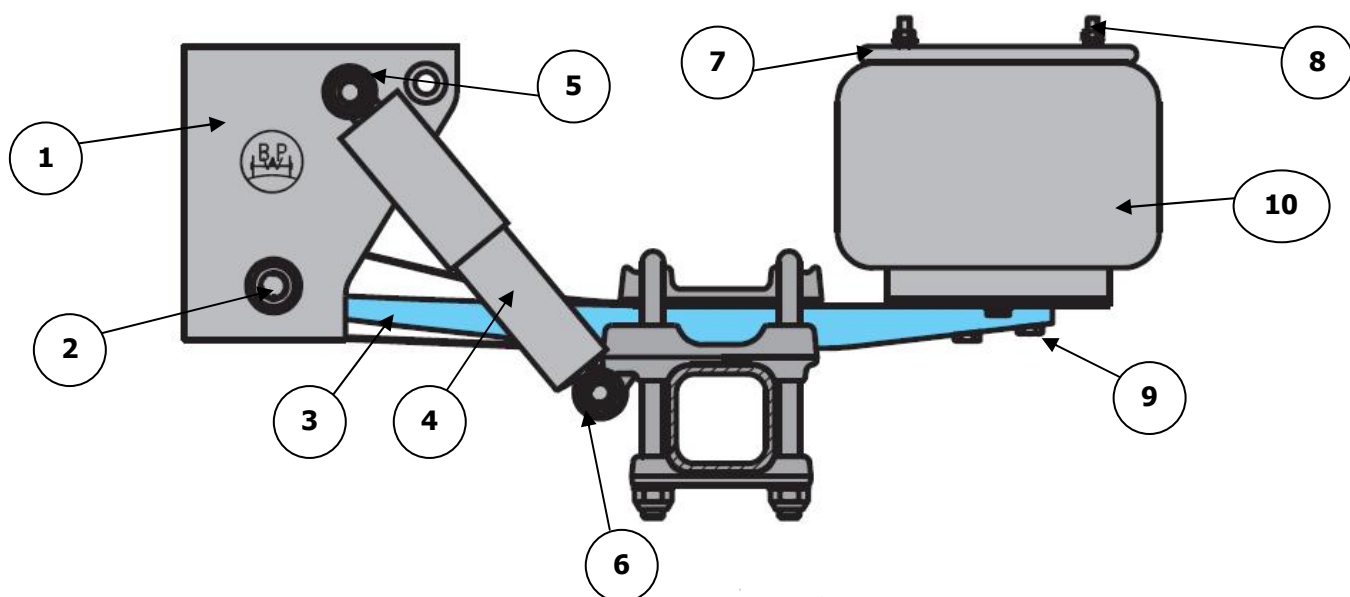

Barry Stoodley Pty Ltd

BPW AL SERIES 'ALO/SLO' AIR SUSPENSION PARTS

Barry Stoodley Pty Ltd

BPW AL SERIES 'ALO/SLO' AIR SUSPENSION PARTS

ITEM	P/N	DESCRIPTION
1	**	Hanger incl. boss and wear washers
2	02.0316.90.00	Spring bush \varnothing 30x57x102 (SRS)
	03.340.15.27.0	Bolt M30x190 - Spring Eye
	03.320.31.27.0	Washer \varnothing 30 ID - Spring Eye
	03.260.15.01.0	Lock nut M30 - Spring Eye
	03.320.36.08.0TS	Hanger wear plate - welded
	03.164.35.01.0	Hanger wear plate - loose
	03.113.02.06.0TS	Hanger boss
3	05.082.13.19.0	Leaf Spring incl. Spring bush (02.0316.90.00)
	05.348.30.05.0	Strap - Leaf spring incl. (03.379.00.27.0)
	03.379.00.27.0	Anti-rattle grommet - Spring
4	02.3722.83.00	Shock absorber - 325 / 495
5	02.5220.74.12	Lock nut M24
	03.340.14.12.0	Shocker bolt - M24 x 270
6	02.5220.74.12	Lock nut M24
7	**03.281.47.12.0TS	Mounting Plate - Airbag D30
	**03.285.47.24.0TS	Mounting Plate - Airbag D36
8	02.5273.33.80	Lock nut M12 - Airbag
9	02.5070.95.00	Screw M16 x 65 - Airbag
10	**05.429.43.65.0	Airbag Ass'y D30K incl. (item mounting plate and bellow)
	**05.429.43.66.0	Airbag Ass'y D30 incl. (item mounting plate and bellow)
	**05.429.43.69.0	Airbag Ass;y D36 incl. (item mounting plate and bellow)
	05.429.42.56.0	Airbag Bellow D30K
	05.429.42.57.0	Airbag Bellow D30
	05.429.42.58.0	Airbag Bellow D36
11	**05.145.22.43.0	Spring Plate L / Hand
	**05.145.22.44.0	Spring Plate R / Hand
12	**03.032.27.48.0	Axle Seat
13	**03.345.23.05.1	Segment Plate
14	**03.138.41.17.0	U-bolts M24x152x290
15	**03.281.36.14.0TS	Alignment plate c/w locating dowel
16	02.5220.74.12	Lock nut M24
17	**05.032.27.50.0	Axle Seat R / Hand
	**05.032.27.51.0	Axle seat L / Hand
18	**03.145.10.08.0	Spring cap
19	**03.138.44.08.0	U-bolts M24x125x280
20	**03.281.36.14.0TS	Alignment plate c/w locating dowel
21	**03.032.27.67.0	Bottom Plate
22	02.5220.74.12	Lock nut M24
	02.5401.25.07	Washer \varnothing 25 ID - U-bolt