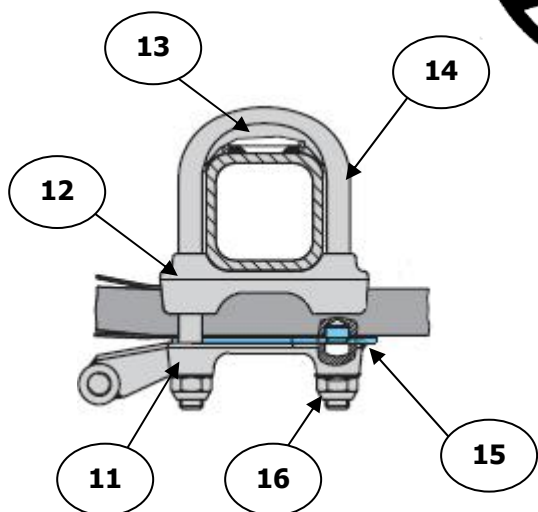

Barry Stoodley Pty Ltd

BPW AL SERIES 'ALO/SLO' AIR SUSPENSION PARTS

Barry Stoodley Pty Ltd

BPW AL SERIES 'ALO/SLO' AIR SUSPENSION PARTS

ITEM	P/N	DESCRIPTION
1	**	Hanger incl. boss and wear washers
2	02.0316.90.00	Spring bush \varnothing 30x57x102 (SRS)
	03.340.15.27.0	Bolt M30x190 - Spring Eye
	03.320.31.27.0	Washer \varnothing 30 ID - Spring Eye
	03.260.15.01.0	Lock nut M30 - Spring Eye
	03.320.36.08.0TS	Hanger wear plate - welded
	03.164.35.01.0	Hanger wear plate - loose
	03.113.02.06.0TS	Hanger boss
3	05.082.13.19.0	Leaf Spring incl. Spring bush (02.0316.90.00)
	05.348.30.05.0	Strap - Leaf spring incl. (03.379.00.27.0)
	03.379.00.27.0	Anti-rattle grommet - Spring
4	02.3722.83.00	Shock absorber - 325 / 495
5	02.5220.74.12	Lock nut M24
	03.340.14.12.0	Shocker bolt - M24 x 270
6	02.5220.74.12	Lock nut M24
7	**03.281.47.12.0TS	Mounting Plate - Airbag D30
	**03.285.47.24.0TS	Mounting Plate - Airbag D36
8	02.5273.33.80	Lock nut M12 - Airbag
9	02.5070.95.00	Screw M16 x 65 - Airbag
10	**05.429.43.65.0	Airbag Ass'y D30K incl. (item mounting plate and bellow)
	**05.429.43.66.0	Airbag Ass'y D30 incl. (item mounting plate and bellow)
	**05.429.43.69.0	Airbag Ass;y D36 incl. (item mounting plate and bellow)
	05.429.42.56.0	Airbag Bellow D30K
	05.429.42.57.0	Airbag Bellow D30
	05.429.42.58.0	Airbag Bellow D36
11	**05.145.22.43.0	Spring Plate L / Hand
	**05.145.22.44.0	Spring Plate R / Hand
12	**03.032.27.48.0	Axle Seat
13	**03.345.23.05.1	Segment Plate
14	**03.138.41.17.0	U-bolts M24x152x290
15	**03.281.36.14.0TS	Alignment plate c/w locating dowel
16	02.5220.74.12	Lock nut M24
17	**05.032.27.50.0	Axle Seat R / Hand
	**05.032.27.51.0	Axle seat L / Hand
18	**03.145.10.08.0	Spring cap
19	**03.138.44.08.0	U-bolts M24x125x280
20	**03.281.36.14.0TS	Alignment plate c/w locating dowel
21	**03.032.27.67.0	Bottom Plate
22	02.5220.74.12	Lock nut M24
	02.5401.25.07	Washer \varnothing 25 ID - U-bolt