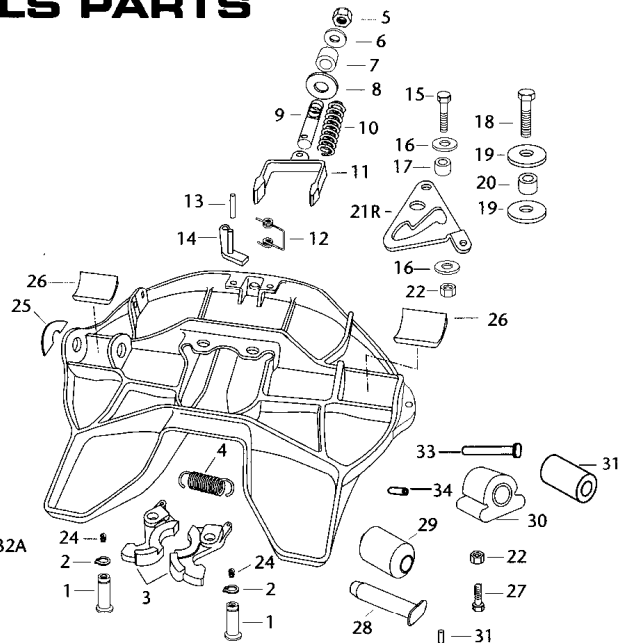

* Only available as part of a kit.

Barry Stoodley Pty Ltd

FIFTH WHEELS PARTS

LowLube FW342

Item	Part No.	Description	Qty	Item	Part No.	Description	Qty
1*	XA0729282	Lock Pin	2	18	XBCX58F134	Hex Head Cap Screw 16 X 44 (5/8"-18x1-3/4")	1
2	XB07398	Circlip	2	19*	XB07431	Washer 67 X 17 (2-5/8" x 21/32")	2
3*	XA07296	Lock Jaw Set	1	20*	XA1507	Roller 16mm (5/8" I.D.)	1
4*	XB07628	Extension Spring	1	21R*	XA07150R	Cam Plate (Right-hand)	1
5	XBHNH34F	Locknut 19.05mm (3/4" 16)	1	21L	XA07150L	Cam Plate (Left-hand) (optional)	1
6*	XBPW1316112	Washer 38 X 20mm (1 1/2" O.D. X 13/16" I.D.)	1	22	XBT69A	Locknut 12mm (1/2"-20)	1
7*	XB1127	Rubber Washer	1	23	RKE1707L2	Release Handle	1
8*	XB02312	Lock Adjustment	1	24	XB38A	Grease Nipple 90°	2
9*	XA1706	Yoke Shaft	1	25	XB07610	Operation Tag	1
10*	XB1505	Compression Spring	1	26*	XB10210	Pocket Insert	2
11*	XA07295	Yoke	1	27	XBC95	Hex Head Cap Screw (1/2"- 20 X 1-1/4")	2
	XA07295THK	Yoke Thick Tips		28*	XE06356	Foot Pin	2
12*	XB2149	Torsion Spring	1	29*	XB16045P	Foot Bush (Poly)	2
13	XB2155002750	Roll Pin 12mmx70 (1/2"x2-3/4")	1	30	XB00113	Foot Bush (Slider Bracket Only)	2
14*	XA3542R	Secondary Lock (Right-hand)	1	31*	XB0011P	Foot Bush (Poly) (Komp)	2
	XA3542L	Secondary Lock (Left-hand) (optional)	1	32	450411	Insert Set (pair) c/w fixings 3 or 4 Bolt	1
15	XB1021	Hex Head Cap Screw 12mm X 44 (1/2"-20x1-3/4")	1	32A	2501510	Insert Set (pair) c/w fixings 8 or 9 Bolt	1
16*	XB08559	Washer 44 X 14 (1-3/4" O.D. X 9/16" I.D.)	2	33*	XA2016	Foot Pin (old style)	2
17*	XA1029	Roller 12mm (1/2" I.D.)	1	34*	XB2153751750	Roll Pin	2
18	XBCX58F134	Hex Head Cap Screw 16 X 44 (5/8"-18x1-3/4")	1				