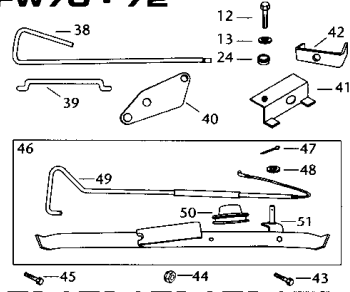

* Only available as part of a kit.

Barry Stoodley Pty Ltd

FIFTH WHEELS PARTS

FW70 - 72

GO THE DISTANCE.

Item	Part No.	Description	Qty	Item	Part No.	Description	Qty
1	N/A	Fifth Wheel Plate for 2" Kingpin	1	26	XBH38	Grease Nipple	2
1A	N/A	Fifth Wheel Plate for 3 1/2" Kingpin	1	27*	XB16049AUSP	Bush 64mm O.D. Poly. Fabricated Foot	2
2	XBT60	Cotter Pin 1/4" x 2 1/2"	1	27A*	XB16049USAP	Bush 70mm O.D. Poly. Cast Foot	2
3	XA1016C	Lock Pin	1	27B*	XB0012P	Bush 51mm O.D. Poly. Foot suit Komp	2
4*	XB10A	Circlip	1	28*	XB2632	Foot Pin (prior to 1990)	2
5*	XAFW108D	Jaw Pin	1	29*	XE02759	Foot Pin (1990 onwards)	2
6*	XAFW104D	Lock Jaw set for 2" Kingpin	1	30	DOGBONE	Wear Pads - pair (optional)	1
6A*	XAFW10403	Lock Jaw set for 3 1/2" Kingpin	1	31	XB21S5002750	Roll Pin 1/2"x 2 3/4"	2
7	XAFW128	Spring	1	32	XBT69A	Hex Lock Nut	2
8*	XB16	Cotter Pin 1/8" x 1"	1	33*	XBC95	Hex HD Bolt 1/2"-20 X 1 1/4"	2
9	XAFW78	Secondary Lock Release Handle	1	36+	XA05768	Adjusting Block	1
10	XAFW1372	Secondary Lock Arm	1	37*	XB10327	Lock Washer 1"	1
11	XB10282	Spring	1	38	XA071001	RH Release Handle	1
12	XB1021	Hex Head Cap Screw 1/2"-20 x 1 3/4"	1	39	XA071002	Linkage Bar	1
13	XBT49	Plain Washer	2	40	XA071003	Cam Plate	1
14	XBT69A	Hex Lock Nut	1	41	XA071004	Bracket Cam Plate	1
15	XA1005FH	Release Lever	1	42	XA071006	Retainer, Cable	1
16	XA1117H	Release Handle	1	43	XB14F114	Bolt 1/4" x 1 1/4"	2
17	XA1104	Plunger	1	44	XBHNNH14F	Nut Nyloc 1/4"	2
18	XB1007	Compression Spring	1	45	FSP5323	Bolt 5/16" x 3/4"	1
19	XB04473	Jam Nut 1"- 14	1	46	XA071RS	RH Secondary Release Holland Assembly	1
20	XBCS58C312	Socket Head Cap Screw	1	47*	XBSK6999	Cotter Pin	1
21	XBHNNH58C	Lock Nut 5/8"- 11	1	48*	XB2400123	Washer	1
22	XD31231	Adjusting Wedge	1	49	XB2100637	Handle & Cable Assy.	1
23	XB403	Compression Spring	1	50	XB2100629	Pulley	1
24	XB02949	Bushing	1	51	XB2100633	Frame Assy	1
25	XBH38A	Grease Nipple (90°)	1	52	2501550	Insert Set (Pair) c/w Fixings	1
25A	XB767C	Grease Nipple (90°)	1				