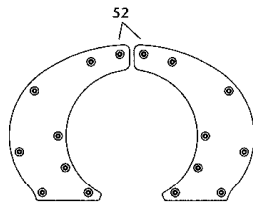

* Only available as part of a kit.

Barry Stoodley Pty Ltd

FIFTH WHEELS PARTS

FW70 - 72

GO THE DISTANCE.

Item	Part No.	Description	Qty	Item	Part No.	Description	Qty
1	N/A	Fifth Wheel Plate for 2" Kingpin	1	26	XBH38	Grease Nipple	2
1A	N/A	Fifth Wheel Plate for 3 1/2" Kingpin	1	27*	XB16049AUSP	Bush 64mm O.D. Poly. Fabricated Foot	2
2	XBT60	Cotter Pin 1/4" x 2 1/2"	1	27A*	XB16049USAP	Bush 70mm O.D. Poly. Cast Foot	2
3	XA1016C	Lock Pin	1	27B*	XB0012P	Bush 51mm O.D. Poly. Foot suit Komp	2
4*	XB10A	Circlip	1	28*	XB2632	Foot Pin (prior to 1990)	2
5*	XAFW108D	Jaw Pin	1	29*	XE02759	Foot Pin (1990 onwards)	2
6*	XAFW104D	Lock Jaw set for 2" Kingpin	1	30	DOGBONE	Wear Pads - pair (optional)	1
6A*	XAFW10403	Lock Jaw set for 3 1/2" Kingpin	1	31	XB21S5002750	Roll Pin 1/2"x 2 3/4"	2
7	XAFW128	Spring	1	32	XBT69A	Hex Lock Nut	2
8*	XB16	Cotter Pin 1/8" x 1"	1	33*	XBC95	Hex HD Bolt 1/2"-20 X 1 1/4"	2
9	XAFW78	Secondary Lock Release Handle	1	36+	XA05768	Adjusting Block	1
10	XAFW1372	Secondary Lock Arm	1	37*	XB10327	Lock Washer 1"	1
11	XB10282	Spring	1	38	XA071001	RH Release Handle	1
12	XB1021	Hex Head Cap Screw 1/2"-20 x 1 3/4"	1	39	XA071002	Linkage Bar	1
13	XBT49	Plain Washer	2	40	XA071003	Cam Plate	1
14	XBT69A	Hex Lock Nut	1	41	XA071004	Bracket Cam Plate	1
15	XA1005FH	Release Lever	1	42	XA071006	Retainer, Cable	1
16	XA1117H	Release Handle	1	43	XB14F114	Bolt 1/4" x 1 1/4"	2
17	XA1104	Plunger	1	44	XBHNNH14F	Nut Nyloc 1/4"	2
18	XB1007	Compression Spring	1	45	FSP5323	Bolt 5/16" x 3/4"	1
19	XB04473	Jam Nut 1"- 14	1	46	XA071RS	RH Secondary Release Holland Assembly	1
20	XBCS58C312	Socket Head Cap Screw	1	47*	XBSK6999	Cotter Pin	1
21	XBHNNH58C	Lock Nut 5/8"- 11	1	48*	XB2400123	Washer	1
22	XD31231	Adjusting Wedge	1	49	XB2100637	Handle & Cable Assy.	1
23	XB403	Compression Spring	1	50	XB2100629	Pulley	1
24	XB02949	Bushing	1	51	XB2100633	Frame Assy	1
25	XBH38A	Grease Nipple (90°)	1	52	2501550	Insert Set (Pair) c/w Fixings	1
25A	XB767C	Grease Nipple (90°)	1				