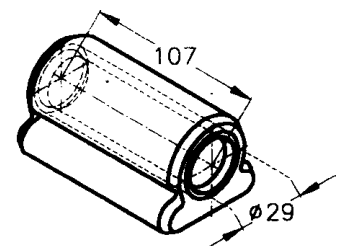

Note: * Bushes available in kits only.

Please be aware that the RK16045J compression bush is superseded by the RK16045P; blue polyurethane bush.