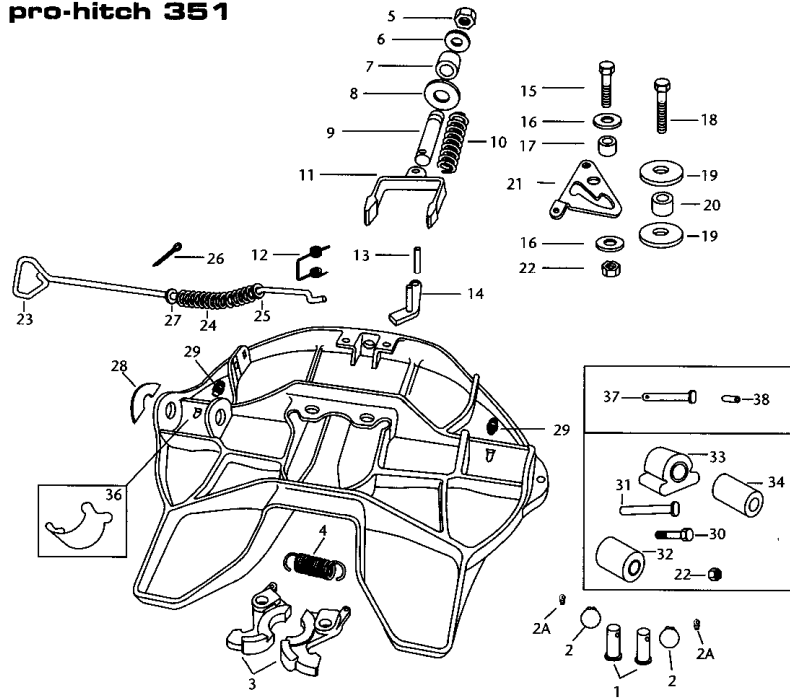

Barry Stoodley Pty Ltd

FIFTH WHEELS PARTS

pro-hitch 351

Item	Part No.	Description	Qty	Item	Part No.	Description	Qty
1*	XA0729282	Lock Pin	2	19*	XB07431	Washer 67 X 17 (2-5/8" x 21/32")	2
2	XB07398	Circlip	2	20*	XA1507	Roller 16mm (5/8" I.D.)	1
2A	XBH38A	Grease Nipple 90°	2	21*	XA07150R	Cam Plate (Right-hand)	1
3*	XA07296	Lock Jaw Set	1		XA07150L	Cam Plate (Left-hand)	1
4*	XB07628	Extension Spring	1	(optional)			
5	XBHNH34F	Locknut 19.05mm (3/4" 16)	1	22	XBT69A	Locknut 12mm (1/2"-20)	2
6*	XBPW1316112	Washer 38 X 20mm (1 1/2" O.D. X 13/16" I.D.)	1	23*	XA071511	Release Handle	1
7*	XB1127	Rubber Washer	1	24	XB07291	Compression Spring	1
8*	XB02312	Lock Adjustment	1	25	XBPW17321116	Washer (1-1/16" O.D x 9/16" I.D)	1
9*	XA1706	Yoke Shaft	1	26*	XB07508	Cotter Pin (1/8"x1-1/4")	1
10*	XB1505	Compression Spring	1	27	XBT49	Washer (1-3/8" O.D x 9/16" I.D)	1
11*	XA07295	Yoke	1	28	XB07610	Operation Tag	1
	XA07295THK	Yoke, Thick (Optional)		29	XBH38	Grease Nipple 90°	2
12*	XB2149	Torsion Spring	1	30	XBC95	Hex Head Cap Screw (1/2"- 20 X1-1/4")	2
13	XB21S5002750	Roll Pin 12mmx70 (1/2"x2-3/4")	1	31*	XE06356	Foot Pin	2
14*	XA3542R	Secondary Lock (Righ-hand)	1	32*	XB16045P	Foot Bush (Poly)	2
	XA3542L	Secondary Lock (Left-hand) (optional)	1	33	XB00113	Foot Bush (Slider Bracket Only)	2
15	XB1021	Hex Head Cap Screw 12mm X 44 (1/2"-20x1-3/4")	1	34*	XB0011P	Foot Bush (Poly) (Komp)	2
16*	XB08559	Washer 44 X14 (1-3/4" O.D. X 9/16" I.D)	2	36	DOGBONE	Wear pads - pair (optional)	1
17*	XA1029	Roller 12mm (1/2" I.D.)	1	37*	XA2016	Foot Pin	2
18	XBCX58F134	Hex Head Cap Screw 16 X 44 (5/8"-18x1-3/4")	1	38*	XB21S3751750	Roll Pin	2

* Only available as part of a kit.