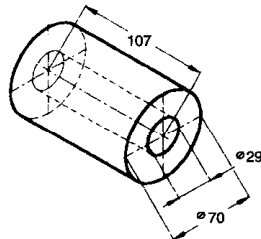

Barry Stoodley Pty Ltd

FIFTH WHEELS PARTS Cast Steel Weld On Rocker Brackets

GO THE DISTANCE.

To suit FW3500, pro hitch 351 & FW70 Fifth Wheel Top Plates

Part Number	Height (A)	Assembly Weight
XB2007HL	73	6.9kg
XB2007HT	95	10.4kg
XB2007HF	118	10.5kg
XB2007HA	128	11.7kg
XB2007HX	163	13.3kg

Part Number	Height (A)	Assembly Weight
XB2007HB	85	16.8kg
XB2007HD	107	22.8kg
XB2007HE	140	22kg

Barry Stoodley Pty Ltd

FIFTH WHEELS PARTS Rocker Bracket Bushes

GO THE DISTANCE.

*XB16045P

To Suit FW3500 series &
pro hitch 351 series.