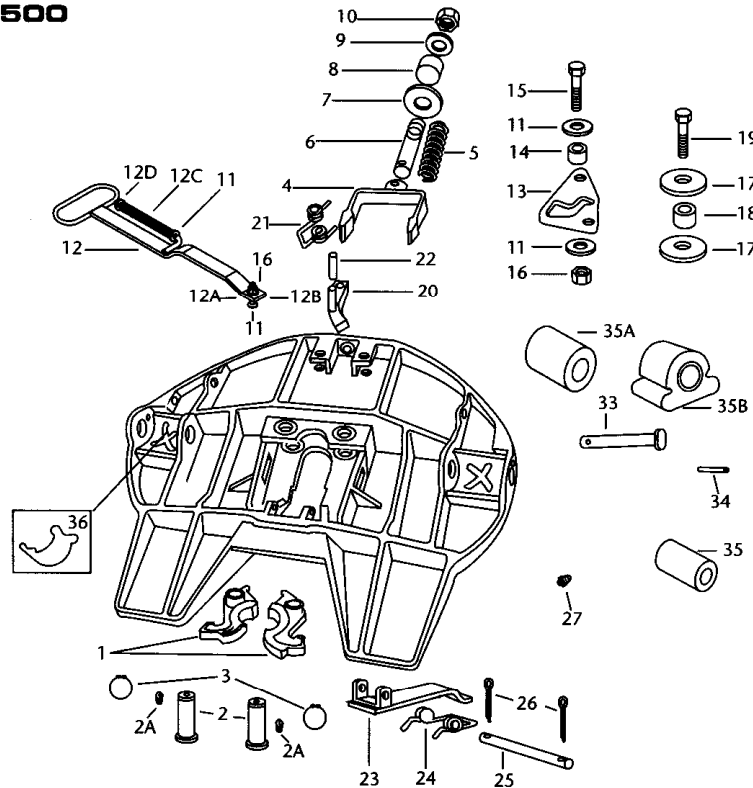

Barry Stoodley Pty Ltd

FIFTH WHEELS PARTS FW3500

Item	Part No.	Description	Qty	Item	Part No.	Description	Qty
1*	XA1704	Lock Jaws	1	15	XB1021	Bolt 1/2"-20 x 1 3/4"	1
2*	XA1313H	Jaw Pin	2	16	XBT69A	Locknut 1/2"- 20	1
2A	XBH38A	Grease Nipple 90	2	17*	XB10301	Washer	2
3*	XB5A	Circlip	2	18*	XA1507	Roller	1
4*	XA1703F	Yoke sub-assembly	1	19	XBCX58F134	Bolt 5/8"-18 x 1.3/4"	1
5*	XB1505	Spring	1	20*	XA3542R	Secondary Lock, Right Hand	1
6*	XA1706	Yoke Shaft	1	21*	XB2149	Torsion Spring	1
7*	XB02312	Lock Adjustment Tag	1	22	XB21S5002750	Roll Pin	1
8*	XB1127	Rubber Washer	1	23*	XA3514	Lock guard	1
9*	XPW1316112	Washer 1 1/2" O.D. x 13/16" I.D.	1	24*	XB1044	Torsion Spring	1
10	XBHNNH34F	Locknut 3/4"-16	1	25*	XA1055	Pin	1
11	XBT49	Washer 1 3/4" O.D. x 9/16" I.D.	4	26	XB16	Cotter Pin 1/8" x 1 1/2"	2
12	XA1707D	D-Ring Release Handle	1	27	XBH38	Grease Nipple	2
12A*	XA102911	Roller 1/2" I.D. x 7/16" T.H.K.	1	33*	XA2016	Foot Pin	2
12B	XB12FC5K134	Bolt 1/2" x 1 3/4" C.S.K. H.D.	1	34*	XB21S3751750	Roll Pin	2
12C	XB10281	Spring Handle	1	35*	XB0011P	Foot Bush (Poly) Komp	2
12D*	XPW17321116	Washer	1	35A*	XB16045P	Foot Bush (Poly)	2
13*	XA1705C	Cam Plate	1	35B*	XB00113	Foot Bush (Slider bracket only)	2
14*	XA1029	Roller	1	36	DOGBONE	DOGBONE wear pads - pair (optional)	1

* Only available as part of a kit.