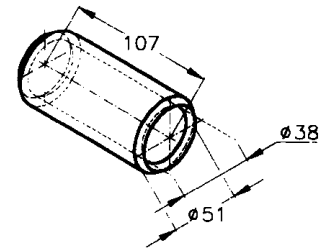

Barry Stoodley Pty Ltd

FIFTH WHEELS PARTS Rocker Bracket Bushes

GO THE DISTANCE.

*XB16045P

To Suit FW3500 series &
pro hitch 351 series.

*XB16049USAP

To Suit
FW70 series
(Fabricated Rocker Brackets
only up to Dec '98)

*XB16049AUSP

Heavy Duty Bush
FW70 series
(Cast Rocker Brackets Only)
Polyurethane

*XB0012P

To Suit
FW70 Kompensator series
Polyurethane.

*XB0011P

Heavy Duty Bush
FW3500 & pro hitch 351
Kompensator series
Polyurethane

XB00113

To Suit
ISO bolt on foot &
sliding fifth wheel
assembly

Note: * Bushes available in kits only.

Please be aware that the RK16045J compression bush is superseded by the RK16045P; blue polyurethane bush.