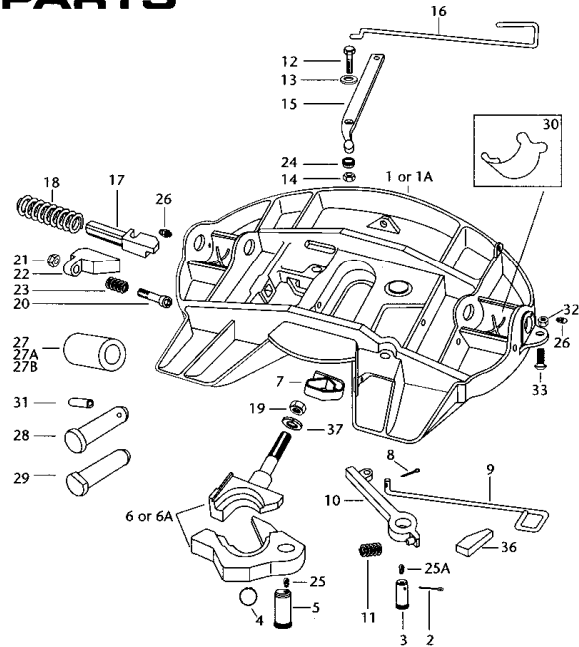

* Only available as part of a kit.

Barry Stoodley Pty Ltd

FIFTH WHEELS PARTS

FW70 - 72

GO THE DISTANCE.

Item	Part No.	Description	Qty	Item	Part No.	Description	Qty
1	N/A	Fifth Wheel Plate for 2" Kingpin	1	26	XBH38	Grease Nipple	2
1A	N/A	Fifth Wheel Plate for 3 1/2" Kingpin	1	27*	XB16049AUSP	Bush 64mm O.D. Poly. Fabricated Foot	2
2	XBT60	Cotter Pin 1/4" x 2 1/2"	1	27A*	XB16049USAP	Bush 70mm O.D. Poly. Cast Foot	2
3	XA1016C	Lock Pin	1	27B*	XB0012P	Bush 51mm O.D. Poly. Foot suit Komp	2
4*	XB10A	Circlip	1	28*	XB2632	Foot Pin (prior to 1990)	2
5*	XAFW108D	Jaw Pin	1	29*	XE02759	Foot Pin (1990 onwards)	2
6*	XAFW104D	Lock Jaw set for 2" Kingpin	1	30	DOGBONE	Wear Pads - pair (optional)	1
6A*	XAFW10403	Lock Jaw set for 3 1/2" Kingpin	1	31	XB21S5002750	Roll Pin 1/2"x 2 3/4"	2
7	XAFW128	Spring	1	32	XBT69A	Hex Lock Nut	2
8*	XB16	Cotter Pin 1/8" x 1"	1	33*	XBC95	Hex HD Bolt 1/2"-20 X 1 1/4"	2
9	XAFW78	Secondary Lock Release Handle	1	36+	XA05768	Adjusting Block	1
10	XAFW1372	Secondary Lock Arm	1	37*	XB10327	Lock Washer 1"	1
11	XB10282	Spring	1	38	XA071001	RH Release Handle	1
12	XB1021	Hex Head Cap Screw 1/2"-20 x 1 3/4"	1	39	XA071002	Linkage Bar	1
13	XBT49	Plain Washer	2	40	XA071003	Cam Plate	1
14	XBT69A	Hex Lock Nut	1	41	XA071004	Bracket Cam Plate	1
15	XA1005FH	Release Lever	1	42	XA071006	Retainer, Cable	1
16	XA1117H	Release Handle	1	43	XB14F114	Bolt 1/4" x 1 1/4"	2
17	XA1104	Plunger	1	44	XBHNNH14F	Nut Nyloc 1/4"	2
18	XB1007	Compression Spring	1	45	FSP5323	Bolt 5/16" x 3/4"	1
19	XB04473	Jam Nut 1"- 14	1	46	XA071RS	RH Secondary Release Holland Assembly	1
20	XBCS58C312	Socket Head Cap Screw	1	47*	XBSK6999	Cotter Pin	1
21	XBHNNH58C	Lock Nut 5/8"- 11	1	48*	XB2400123	Washer	1
22	XD31231	Adjusting Wedge	1	49	XB2100637	Handle & Cable Assy.	1
23	XB403	Compression Spring	1	50	XB2100629	Pulley	1
24	XB02949	Bushing	1	51	XB2100633	Frame Assy	1
25	XBH38A	Grease Nipple (90°)	1	52	2501550	Insert Set (Pair) c/w Fixings	1
25A	XB767C	Grease Nipple (90°)	1				