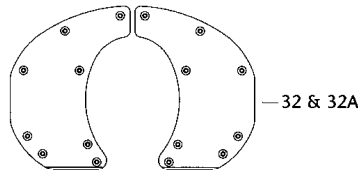

* Only available as part of a kit.

Barry Stoodley Pty Ltd

FIFTH WHEELS PARTS

LowLube FW342

Item	Part No.	Description	Qty	Item	Part No.	Description	Qty
1*	XA0729282	Lock Pin	2	18	XBCX58F134	Hex Head Cap Screw 16 X 44 (5/8"-18x1-3/4")	1
2	XB07398	Circlip	2	19*	XB07431	Washer 67 X 17 (2-5/8" x 21/32")	2
3*	XA07296	Lock Jaw Set	1	20*	XA1507	Roller 16mm (5/8" I.D.)	1
4*	XB07628	Extension Spring	1	21R*	XA07150R	Cam Plate (Right-hand)	1
5	XBHNH34F	Locknut 19.05mm (3/4" 16)	1	21L	XA07150L	Cam Plate (Left-hand) (optional)	1
6*	XBPW1316112	Washer 38 X 20mm (1 1/2" O.D. X 13/16" I.D.)	1	22	XBT69A	Locknut 12mm (1/2"-20)	1
7*	XB1127	Rubber Washer	1	23	RKE1707L2	Release Handle	1
8*	XB02312	Lock Adjustment	1	24	XB38A	Grease Nipple 90°	2
9*	XA1706	Yoke Shaft	1	25	XB07610	Operation Tag	1
10*	XB1505	Compression Spring	1	26*	XB10210	Pocket Insert	2
11*	XA07295	Yoke	1	27	XBC95	Hex Head Cap Screw (1/2"- 20 X 1-1/4")	2
	XA07295THK	Yoke Thick Tips		28*	XE06356	Foot Pin	2
12*	XB2149	Torsion Spring	1	29*	XB16045P	Foot Bush (Poly)	2
13	XB2155002750	Roll Pin 12mmx70 (1/2"x2-3/4")	1	30	XB00113	Foot Bush (Slider Bracket Only)	2
14*	XA3542R	Secondary Lock (Right-hand)	1	31*	XB0011P	Foot Bush (Poly) (Komp)	2
	XA3542L	Secondary Lock (Left-hand) (optional)	1	32	450411	Insert Set (pair) c/w fixings 3 or 4 Bolt	1
15	XB1021	Hex Head Cap Screw 12mm X 44 (1/2"-20x1-3/4")	1	32A	2501510	Insert Set (pair) c/w fixings 8 or 9 Bolt	1
16*	XB08559	Washer 44 X 14 (1-3/4" O.D. X 9/16" I.D.)	2	33*	XA2016	Foot Pin (old style)	2
17*	XA1029	Roller 12mm (1/2" I.D.)	1	34*	XB2153751750	Roll Pin	2
18	XBCX58F134	Hex Head Cap Screw 16 X 44 (5/8"-18x1-3/4")	1				