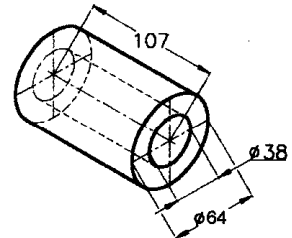

Barry Stoodley Pty Ltd

FIFTH WHEELS PARTS Rocker Bracket Bushes

GO THE DISTANCE.

*XB16045P

To Suit FW3500 series &
pro hitch 351 series.

*XB16049USAP

To Suit
FW70 series
(Fabricated Rocker Brackets
only up to Dec '98)

*XB16049AUSP

Heavy Duty Bush
FW70 series
(Cast Rocker Brackets Only)
Polyurethane

*XB0012P

To Suit
FW70 Kompensator series
Polyurethane.

*XB0011P

Heavy Duty Bush
FW3500 & pro hitch 351
Kompensator series
Polyurethane

XB00113

To Suit
ISO bolt on foot &
sliding fifth wheel
assembly

Note: * Bushes available in kits only.

Please be aware that the RK16045J compression bush is superseded by the RK16045P; blue polyurethane bush.