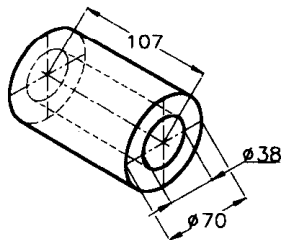

*XB16049AUSP

Heavy Duty Bush
FW70 series
(Cast Rocker Brackets Only)
Polyurethane

*XB0012P

To Suit
FW70 Kompensator series
Polyurethane.