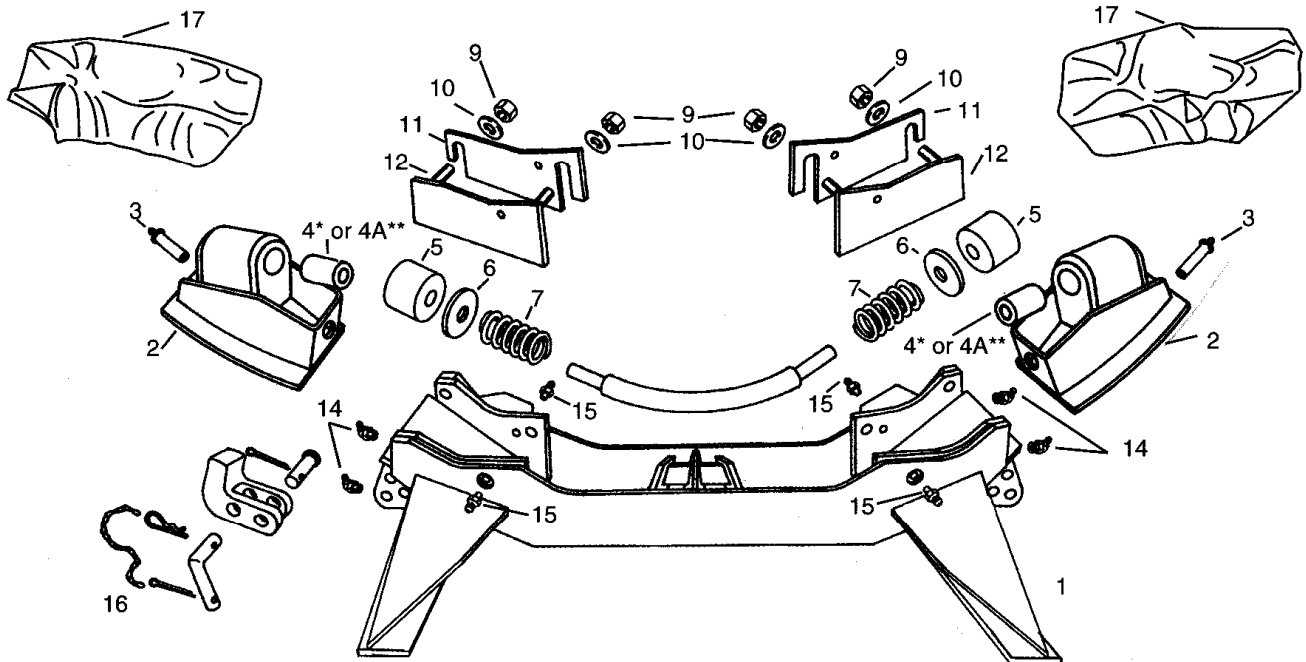

Barry Stoodley Pty Ltd

FIFTH WHEELS PARTS

Kompensator

GO THE DISTANCE.

Item	Part Number	No. Req'd	Description	Item	Part Number	No. Req'd	Description
1			Kompensator assembly (N/A as a spare part)	8	XA39	1	Tie bar
2	XA0024	2	Shoes Subassembly includes part no. (3)	9	XBC59	4	Hex nut 1/2 13
3	XBH38F	2	Grease fitting	10	XBT45	4	Lock washer
4*(a)	XB0011P	2	Cushion	11*	XA0014	2	Shim (as required)
4A*(b)	XB0012P	2	Cushion	12	XA01997	1	Bearing plate right hand
5	XB0009	2	Cushion	13	XA01998	1	Bearing plate left hand
6	XA12842	2	Washer	14	XBH38C	4	45 Grease fitting
7	XB01923	2	Spring	15	XBH38	4	Grease fitting
				16	RK01370	1	Lockout Kit
				17	XB0128	1	Dust Cover Set (Optional)

* Only available as part of a kit

(a) Bushing used in conjunctions with FW3500 & pro hitch 351 fifth wheels.

(b) Bushings used in conjunction with FW70 fifth wheels.