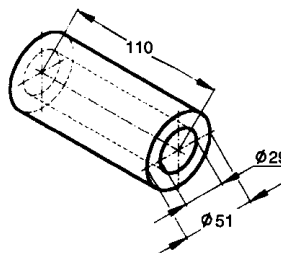

*XB0011P

Heavy Duty Bush
FW3500 & pro hitch 351
Kompensator series
Polyurethane

XB00113

To Suit
ISO bolt on foot &
sliding fifth wheel
assembly