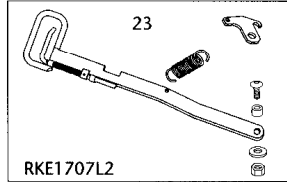

* Only available as part of a kit.

Barry Stoodley Pty Ltd

FIFTH WHEELS PARTS

LowLube FW342

Item	Part No.	Description	Qty	Item	Part No.	Description	Qty
1*	XA0729282	Lock Pin	2	18	XBCX58F134	Hex Head Cap Screw 16 X 44 (5/8"-18x1-3/4")	1
2	XB07398	Circlip	2	19*	XB07431	Washer 67 X 17 (2-5/8" x 21/32")	2
3*	XA07296	Lock Jaw Set	1	20*	XA1507	Roller 16mm (5/8" I.D.)	1
4*	XB07628	Extension Spring	1	21R*	XA07150R	Cam Plate (Right-hand)	1
5	XBHNH34F	Locknut 19.05mm (3/4" 16)	1	21L	XA07150L	Cam Plate (Left-hand) (optional)	1
6*	XBPW1316112	Washer 38 X 20mm (1 1/2" O.D. X 13/16" I.D.)	1	22	XBT69A	Locknut 12mm (1/2"-20)	1
7*	XB1127	Rubber Washer	1	23	RKE1707L2	Release Handle	1
8*	XB02312	Lock Adjustment	1	24	XB38A	Grease Nipple 90°	2
9*	XA1706	Yoke Shaft	1	25	XB07610	Operation Tag	1
10*	XB1505	Compression Spring	1	26*	XB10210	Pocket Insert	2
11*	XA07295	Yoke	1	27	XBC95	Hex Head Cap Screw (1/2"- 20 X 1-1/4")	2
	XA07295THK	Yoke Thick Tips		28*	XE06356	Foot Pin	2
12*	XB2149	Torsion Spring	1	29*	XB16045P	Foot Bush (Poly)	2
13	XB2155002750	Roll Pin 12mmx70 (1/2"x2-3/4")	1	30	XB00113	Foot Bush (Slider Bracket Only)	2
14*	XA3542R	Secondary Lock (Right-hand)	1	31*	XB0011P	Foot Bush (Poly) (Komp)	2
	XA3542L	Secondary Lock (Left-hand) (optional)	1	32	450411	Insert Set (pair) c/w fixings 3 or 4 Bolt	1
15	XB1021	Hex Head Cap Screw 12mm X 44 (1/2"-20x1-3/4")	1	32A	2501510	Insert Set (pair) c/w fixings 8 or 9 Bolt	1
16*	XB08559	Washer 44 X 14 (1-3/4" O.D. X 9/16" I.D.)	2	33*	XA2016	Foot Pin (old style)	2
17*	XA1029	Roller 12mm (1/2" I.D.)	1	34*	XB2153751750	Roll Pin	2
18	XBCX58F134	Hex Head Cap Screw 16 X 44 (5/8"-18x1-3/4")	1				