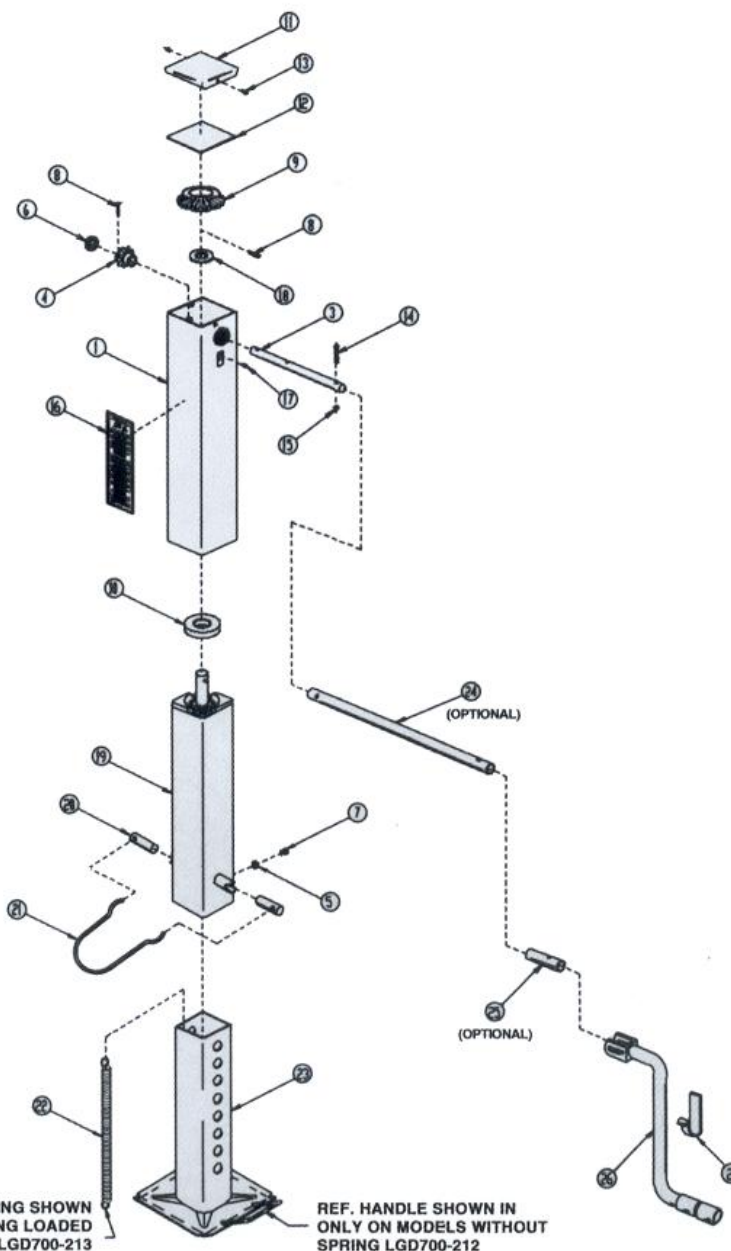

Barry Stoodley Pty Ltd

GO THE DISTANCE.

LANDING GEAR

Spare Parts
LG700

Barry Stoodley Pty Ltd

LANDING GEAR

Spare Parts
LG700

Item	Part Number	Description	Qty
1	LG158703	Upper housing	1
2	LG0085	Crank hanger	1
3	LG202001	Shaft drive	1
4	XBLG2026	Gear, pinion	1
5	XBPW01603	Washer, FL. 3/8 std. type A	1
6	XBPW01673	Washer, plain thrust .766 ID	1
7	XBSTS00817	Screw, self tap 3/8 16 x 7/16 hex	1
8	XBGP01407	Pin, groove type E 1/4 x 1 1/2	2
9	XBLG2027	Gear, bevel	1
10	XBBRG01370	Bearing thrust	1
11	XBLG0880	Top cover	1
12	XBLG0893	Cover Gasket	1
13	XBSTS00811	Self tap screw	2
14	XBHHC05042	Screw, hex, cap 3/8 x 2 1/4 GR.5	1
15	XBSLN01204	Self locking nut	1
16	XBDCL03160	Decal, dual pin	1
17	XBGRF02216	Grease fitting, 1/4 28	1
18	XBPW01651	Washer, plain 1.015 ID x 1.750 OD	1
19	LG2033	Retract tube & screw assembly	1
20	XBLG202401	Pin, locking	2
21	XBLG2006	Handle, spring	1
22	XBSPG02028	Spring, extension	1
23	LG200301	Ass'y, drop tube with handle	1
23	LG2003	Ass'y, drop tube without handle	1
24	LG2023	Tube crank extension	1
25	CP465116	Adaptor, crank	1
26	LG008301	Universal crank	1
27	LG2032	Retract tube and screw ass'y with drop section, spring loaded (not shown)	1
28	LG203201	Retract tube and screw ass'y with drop section, non spring loaded (not shown)	1