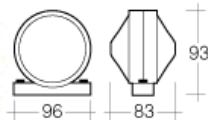

85720
Side Marker and Front Position
(side) Lamp (Red/Amber)