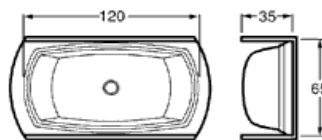

2029

Side Marker Lamp 12V – Red / Amber