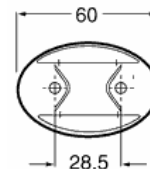

2037

Side Marker Lamp with Guard 12V – Red / Amber

2051

DuraLed Front End Outline Lamp - Amber Illuminated

2053

DuraLed Side Marker Lamp – Red / Amber Illuminated

2054

DuraLed Front Position/Outline Lamp – White Illuminated

2307

DuraLed Rear Position / Outline Lamp - Red Illuminated