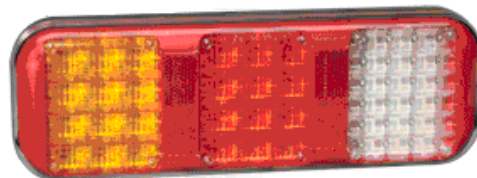

94410
12 Volt Sealed L.E.D Rear Stop/Tail Lamp (Red) in Vinyl Grommet

94210
9-33 Volt Sealed L.E.D Rear Stop/Tail, Direction Indicator and Reverse Lamp with Inbuilt Retro Reflectors and 0.5 metres of Hard Wired Cable

**FOR MORE INFORMATION
ON LAMPS GO TO
www.narva.com.au**