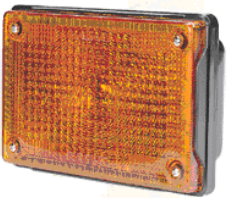

85860

Heavy-Duty Rear Direction Indicator Lamp Assembly (Amber)