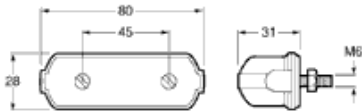

Barry Stoodley Pty Ltd

LICENSE PLATE, WORK LAMPS AND CONNECTORS

2555

License Plate Lamp - Black

2557

License Plate Lamp - Chrome

2559

LED License Plate Lamp
Multivolt (8-28V DC)

2859

Halogen FF Single Beam Work Lamp –
Flood Lamp, White, 12V

4907

Heavy Duty Trailer Connectors
7 Pole DIN ISO Socket - Metal

4908

Heavy Duty Trailer Connectors
7 Pole DIN ISO Plug - Metal

**OTHER LAMPS AND ACCESSORIES FROM
HELLA ARE AVAILABLE ON REQUEST**