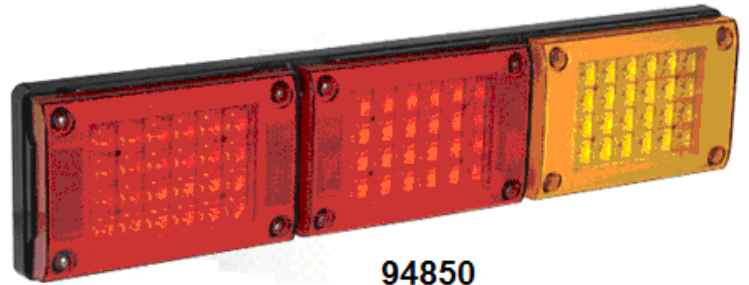

91502
12 Volt Sealed Side Direction Indicator or External Cabin Lamp Kit (Amber) with Grey Mounting Base

94850
8-28 Volt Sealed L.E.D Rear Direction Indicator and Twin Stop/Tail Lamps with Inbuilt Retro Reflectors and 0.5m of Cable in Black Housing