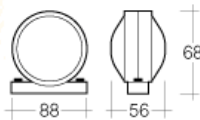

85740
Side Marker Lamp
(Red/Amber)