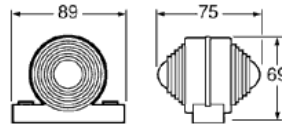

Barry Stoodley Pty Ltd

SIGNAL AND MARKER LAMPS

2006

Side Marker Lamp 12V – Red / Amber

2009

Large Side Marker Lamp 12V – Red / Amber

2029

Side Marker Lamp 12V – Red / Amber

2037

Side Marker Lamp with Guard 12V – Red / Amber

2051

DuraLed Front End Outline Lamp - Amber Illuminated

2053

DuraLed Side Marker Lamp – Red / Amber Illuminated

2054

DuraLed Front Position/Outline Lamp – White Illuminated

2307

DuraLed Rear Position / Outline Lamp - Red Illuminated

2128

Front Direction Indicator – Amber 12V

**FOR MORE INFORMATION ON LAMPS GO TO
www.hella.com.au**