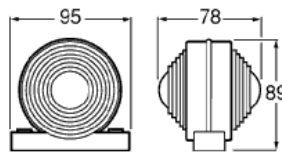

## SIGNAL AND MARKER LAMPS

**2006**

Side Marker Lamp 12V – Red / Amber

**2009**

Large Side Marker Lamp 12V – Red / Amber

**2029**

Side Marker Lamp 12V – Red / Amber

**2037**