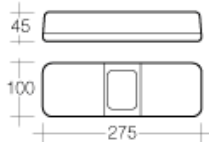

## MARKERS

**85700**

Rear Stop/Tail, Direction Indicator Lamp with Inbuilt Retro Reflector (Shallow Body)

**86120**

Heavy-Duty Rear Combination Lamp Assembly, Stop/Tail, Direction Indicator with Inbuilt Retro Reflector