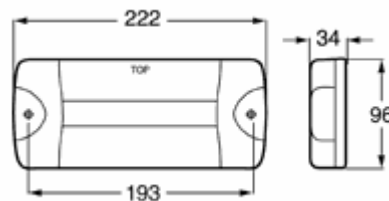

2379

DuraLed Triple Combination Lamp
LED Stop / Rear Position / Rear Direction Indicator
Multivolt (8-28V DC)