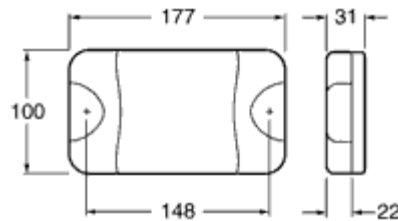

Barry Stoodley Pty Ltd

SIGNAL AND MARKER LAMPS

2151

DuraLed Rear Direction Indicator - Amber
Multivolt (8-28V DC)