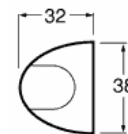

2037

Side Marker Lamp with Guard 12V – Red / Amber

2051

DuraLed Front End Outline Lamp - Amber Illuminated

2053

DuraLed Side Marker Lamp – Red / Amber Illuminated

2054

DuraLed Front Position/Outline Lamp – White Illuminated

2307

DuraLed Rear Position / Outline Lamp - Red Illuminated