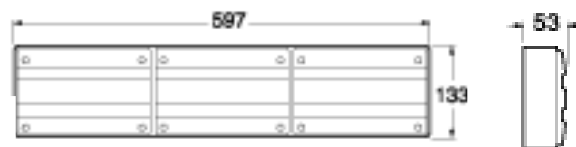

2423LED-H

Designline Triple LED Combination Lamp
LED Stop / Rear Position / Rear Direction Indicator
Multivolt (8-28V DC)