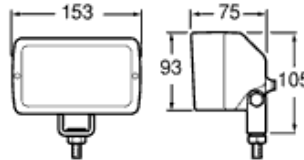

2859

Halogen FF Single Beam Work Lamp –
Flood Lamp, White, 12V