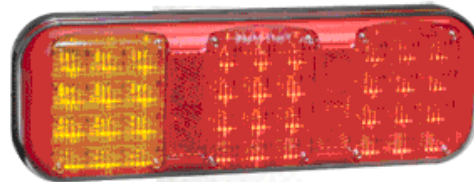

91634
9-33 Volt Sealed L.E.D Rear End Outline Marker Lamp (Red) with Grey Mounting Base and 0.5m Cable

94202
9-33 Volt Sealed L.E.D Rear Twin Stop/Tail and Direction Indicator Lamp with Inbuilt Retro Reflectors and 0.5 metres of Hard Wired Cable