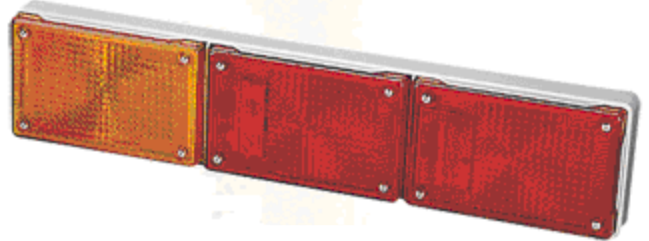

86120

Heavy-Duty Rear Combination Lamp Assembly, Stop/Tail, Direction Indicator with Inbuilt Retro Reflector

85850

Heavy-Duty Rear Stop/Tail Lamp Assembly with Inbuilt Retro Reflector

85860

Heavy-Duty Rear Direction Indicator Lamp Assembly (Amber)