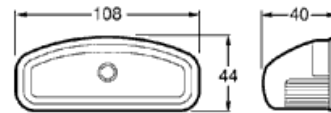

2557

License Plate Lamp - Chrome