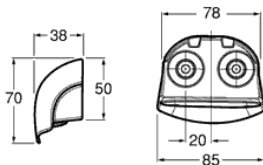

2559

LED License Plate Lamp
Multivolt (8-28V DC)