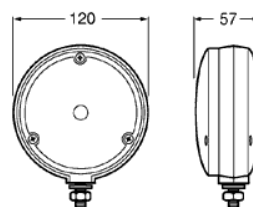

2128

Front Direction Indicator – Amber 12V