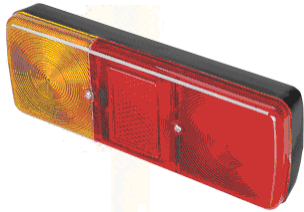

Barry Stoodley Pty Ltd

NARVA®

MARKERS

85700

Rear Stop/Tail, Direction Indicator Lamp with Inbuilt Retro Reflector (Shallow Body)