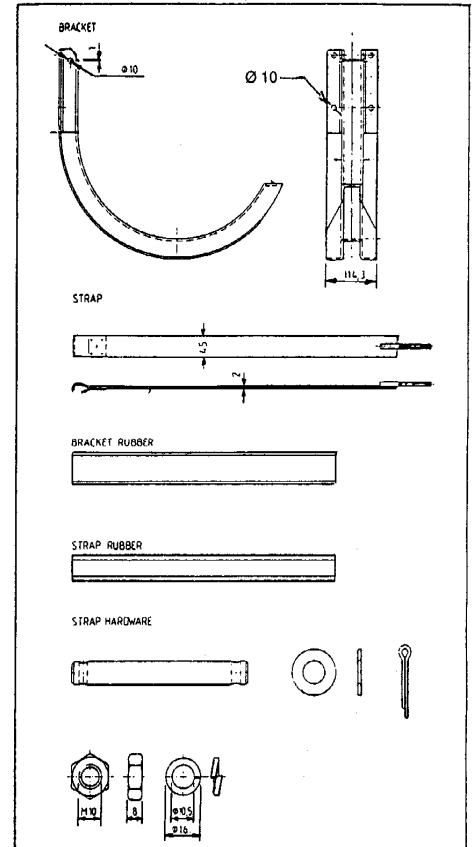

Barry Stoodley Pty Ltd

STEEL HYDRAULIC TANKS

PART No.	IMPERIAL	IMP. GALS EST.	LITRES EST.	METRIC
	DIA. X LENGTH			DIA. X LENGTH
WF1	131/4" X 16"	7.5	33.5	337 X 407
WF2	131/4" X 21"	9.9	45	337 X 533
WF3	131/4" X 24"	11.5	52	337 X 610
WF4	161/2" X 21"	15.5	70	419 X 533
WF5	161/2" X 24"	17.5	78.5	419 X 610
WF6	161/2" X 30"	22.5	101.5	419 X 762
WF7	161/2" X 36"	27	122	419 X 914
WF8	161/2" X 39"	29.5	134	419 X 991
WF9	161/2" X 42"	31.5	143	419 X 1067
WF10	161/2" X 48"	36	163.5	419 X 1220

PART No.	IMPERIAL	IMP. GALS EST.	LITRES EST.	METRIC
	DIA. X LENGTH			DIA. X LENGTH
WF23	18" X 14"	11.5	52	457 X 356
WF25	18" X 18"	17.5	78.5	457 X 457
WF26	18" X 24"	22.5	101.5	457 X 610
WF27	18" X 30"	27	122	457 X 762
WF29	18" X 36"	33	150	457 X 914
WF30	18" X 39"	36	163.5	457 X 991
WF31	18" X 48"	44	200	457 X 1220
WF32	22" X 27"	36	163.5	558 X 686
WF33	22" X 38"	50	227.5	558 X 965
WF40	241/2" X 26"	44	200	622 X 660