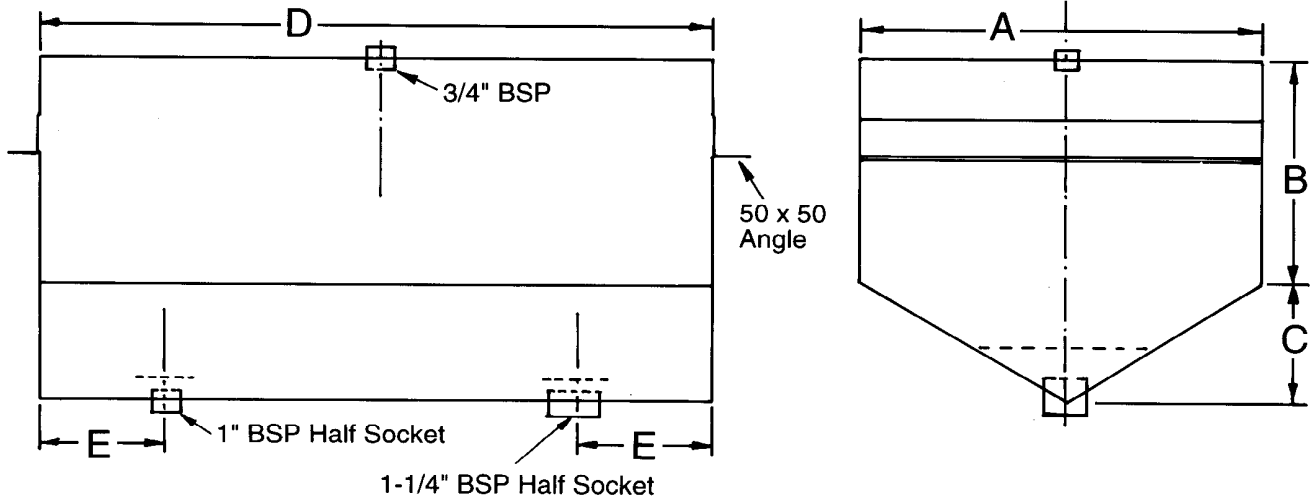

Barry Stoodley Pty Ltd

VEE BOTTOM HYDRAULIC TANKS & BREATHERS

		A	B	C	D	E	
WF 106	3 GALLON	254	152	51	305	38	14 LITRES
WF 104	5 GALLON	380	200	90	205	50	23 LITRES
WF 101	10 GALLON	380	200	90	510	100	45 LITRES
WF 107	12 GALLON	380	254	76	510	125	55 LITRES
WF 102	15 GALLON	400	235	65	610	125	68 LITRES
WF 108	15 GALLON	400	235	65	610	125	68 LITRES
WF 103	20 GALLON	550	300	90	510	100	91 LITRES
WF 105	30 GALLON	550	300	90	715	100	136 LITRES