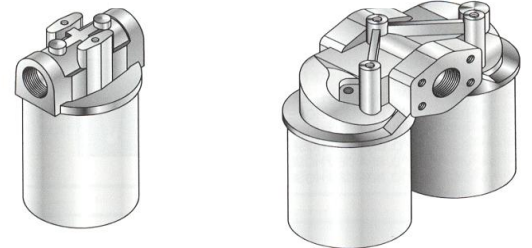

STAUFF BREATHERS PART No.

- SES3-10S080-000** FILLER BREATHER WITH STRAINER
- SES3-40-C-0-0-0** PUSH-ON BREATHER
- SES5-10B12-00** 3/4 SCRFW-IN BRBFATHER

PRESSURE GAUGES

- PART No.
- 4050** 0-85psi
 - 4050-100** 0-100psi
 - 4050-4000** 0-4000psi
 - 4050-5800** 0-5800psi

RETURN LINE FILTERS (SPIN-ON)

- 1 1/4" BSPP THREADED
PART No.
SSF-20-R HEAD
SFC-5710E CARTRIDGE

MICRON RATING: 10
MAX. PRESSURE: 174 psi
BURST PRESSURE: 261 psi

- 1 1/2" SAE SPLIT FLANGE
PART No.
FAL5-N24/F32-25-T HEAD
FA511-10 CARTRIDGE