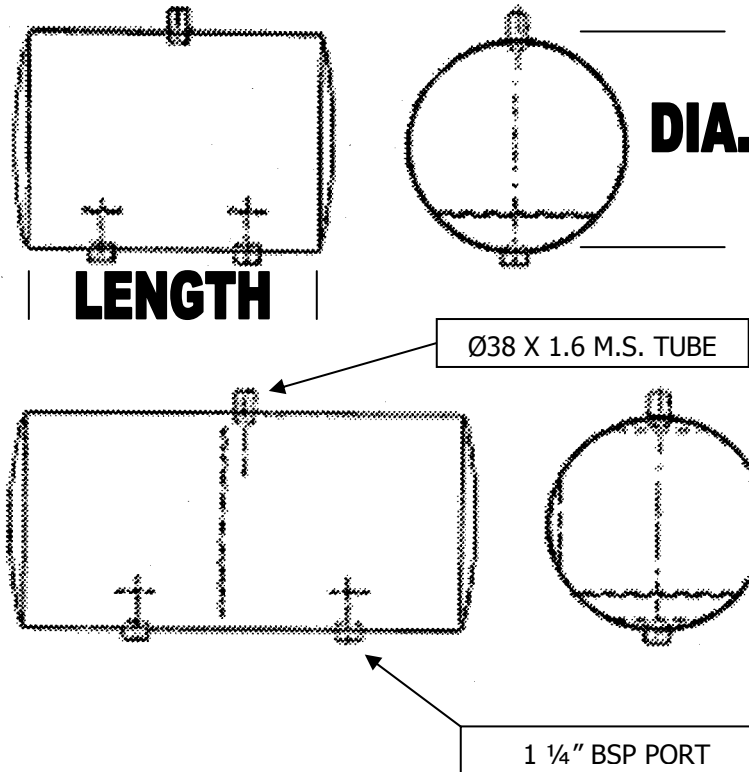

Barry Stoodley Pty Ltd

STEEL HYDRAULIC TANKS

PART No.	IMPERIAL	IMP. GALS EST.	LITRES EST.	METRIC
	DIA. X LENGTH			DIA. X LENGTH
WF1	131/4" X 16"	7.5	33.5	337 X 407
WF2	131/4" X 21"	9.9	45	337 X 533
WF3	131/4" X 24"	11.5	52	337 X 610
WF4	161/2" X 21"	15.5	70	419 X 533
WF5	161/2" X 24"	17.5	78.5	419 X 610
WF6	161/2" X 30"	22.5	101.5	419 X 762
WF7	161/2" X 36"	27	122	419 X 914
WF8	161/2" X 39"	29.5	134	419 X 991
WF9	161/2" X 42"	31.5	143	419 X 1067
WF10	161/2" X 48"	36	163.5	419 X 1220

PART No.	IMPERIAL	IMP. GALS EST.	LITRES EST.	METRIC
	DIA. X LENGTH			DIA. X LENGTH
WF23	18" X 14"	11.5	52	457 X 356
WF25	18" X 18"	17.5	78.5	457 X 457
WF26	18" X 24"	22.5	101.5	457 X 610
WF27	18" X 30"	27	122	457 X 762
WF29	18" X 36"	33	150	457 X 914
WF30	18" X 39"	36	163.5	457 X 991
WF31	18" X 48"	44	200	457 X 1220
WF32	22" X 27"	36	163.5	558 X 686
WF33	22" X 38"	50	227.5	558 X 965
WF40	241/2" X 26"	44	200	622 X 660